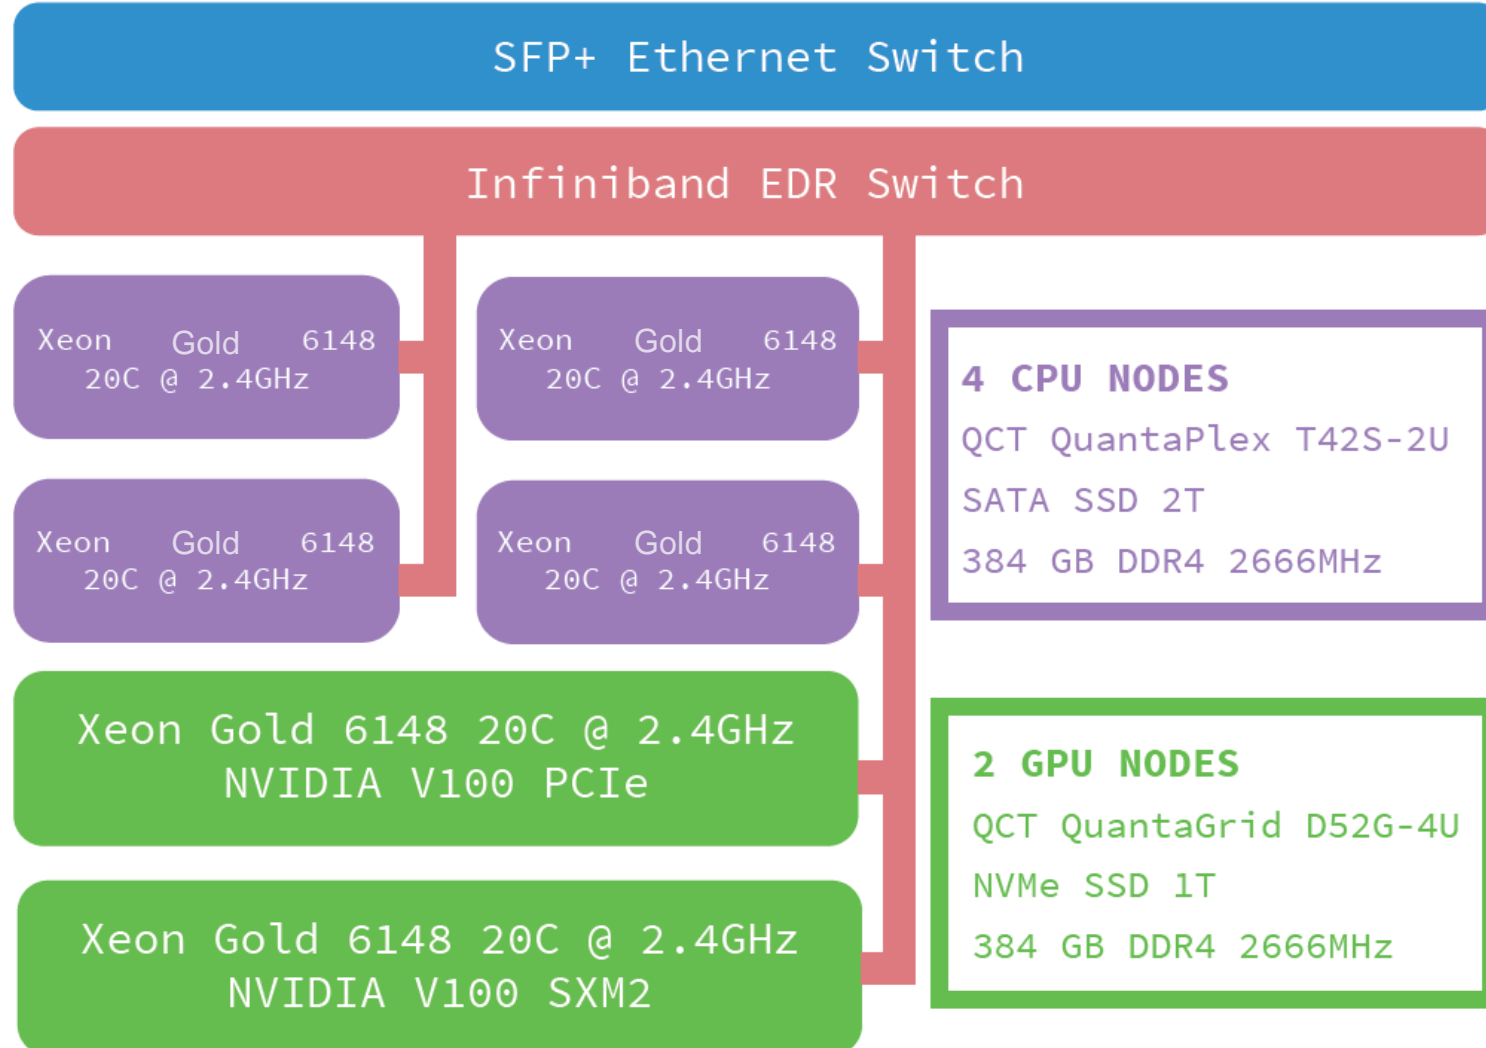

Architecture & System