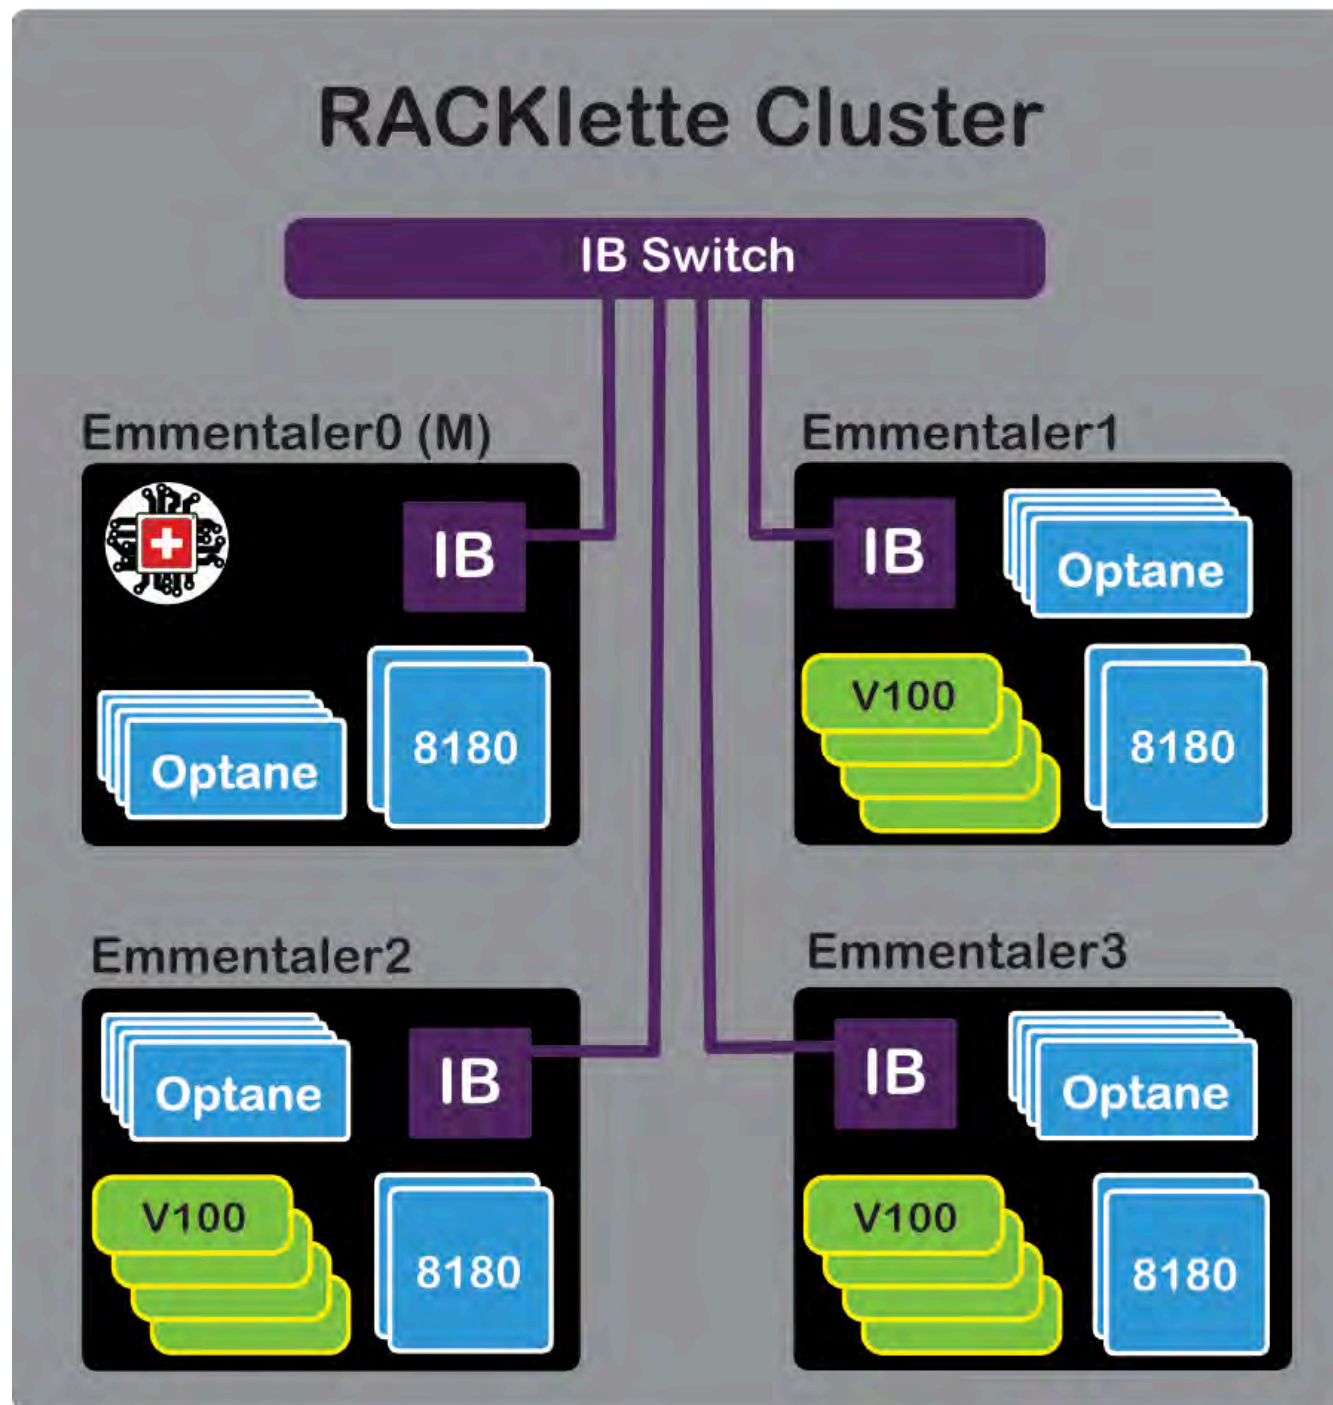

Jan Kleine

Valeria
Jannelli

Our Team Advisors

Thorsten Hoefler

Hussein Harake

Our Cluster's Architecture

HASLERSTIFTUNG

GIGABYTE™