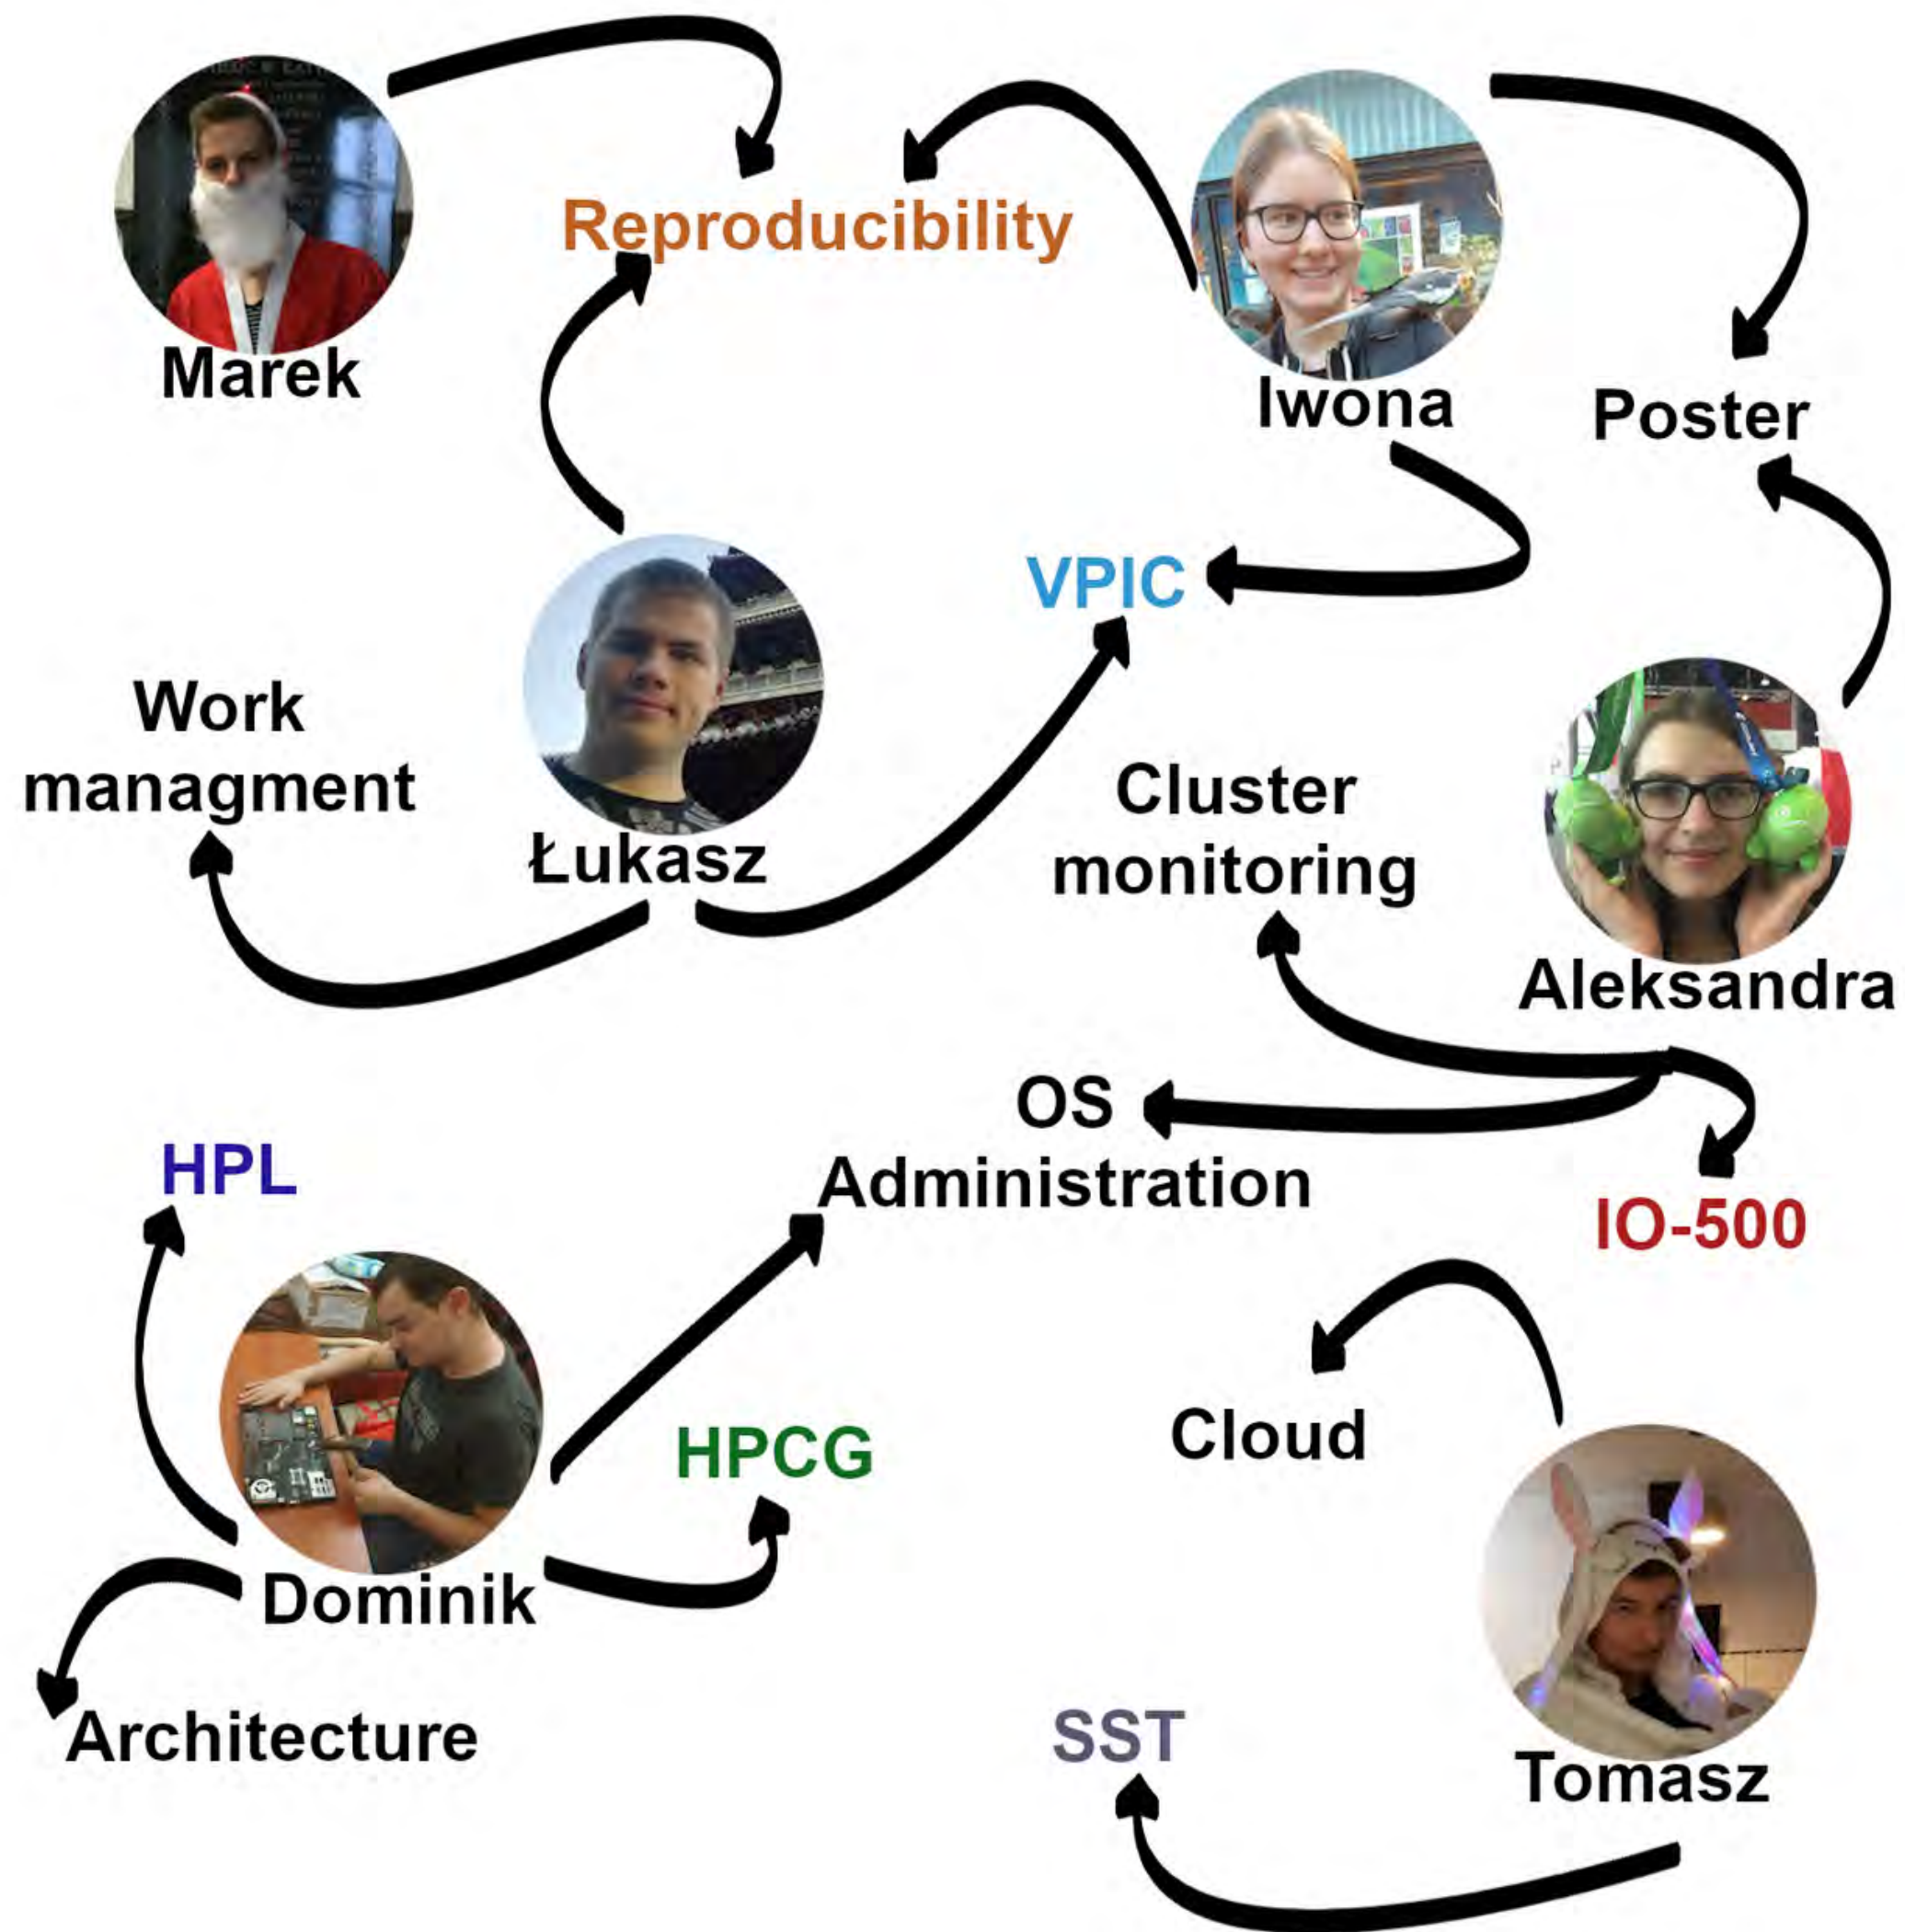

**Iwona
Kotlarska**

WARSAW TEAM MEMBERS

**Marek
Masiak**

WARSAWTEAM MEMBERS

**Dominik
Psujek**

WARSAWTEAM MEMBERS

Reproducibility (Normal Modes)

HPCG

HPL

IO-500

Our cluster

Gigabit Ethernet switch

36port Mellanox InfiniBand EDR
100Gb/s switch

2x Intel Xeon Gold 6230

2x Intel Xeon Gold 6230

2x Intel Xeon Gold 6230

2x Intel Xeon Gold 6230
4x NVIDIA Tesla V100 PCIe

2x Intel Xeon Gold 6230
4x NVIDIA Tesla V100 PCIe

Our strategy

And so we will win!