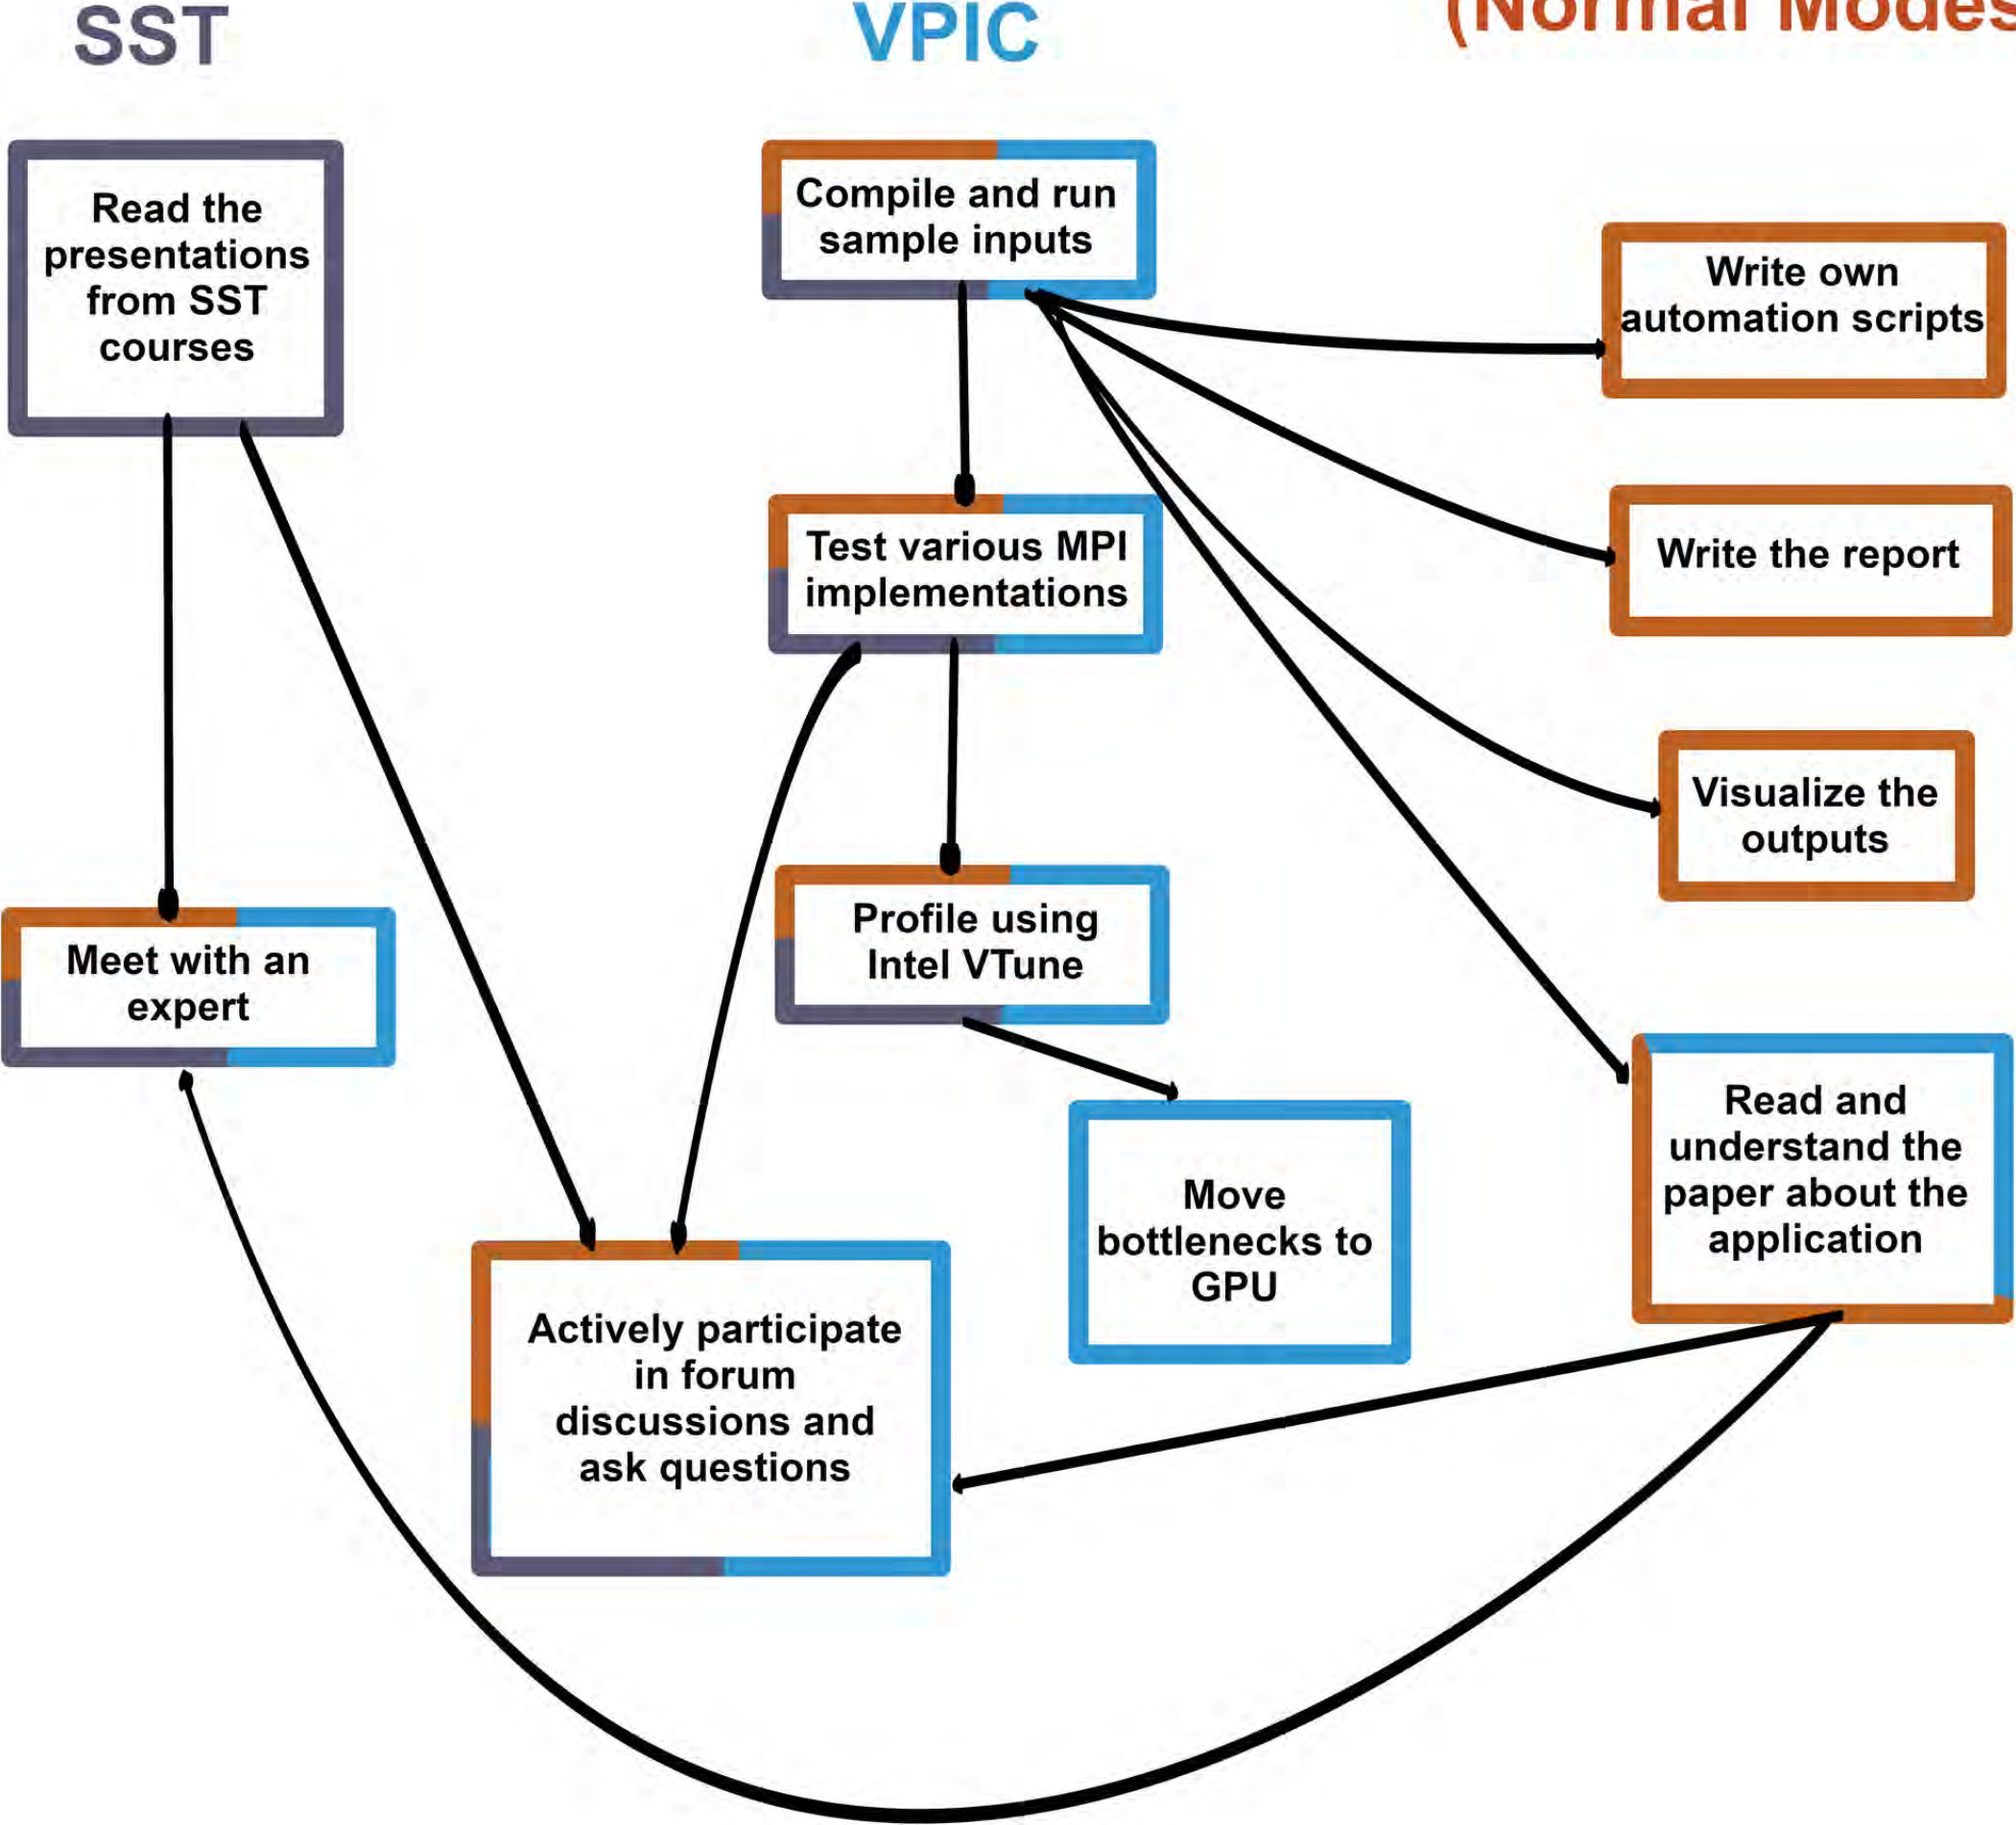

Reproducibility (Normal Modes)